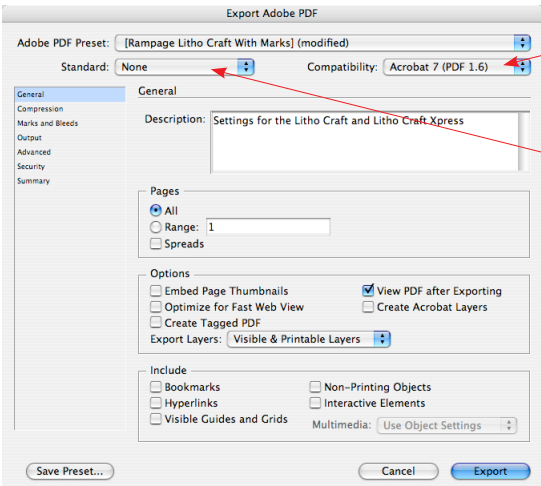

0.125 For Litho Craft

**Note:
Do Not Downsample Images**

Acrobat 7

None

Marks For Litho Craft

0.125 For Litho Craft

0.125 For Litho Craft

Litho Craft Inc
John Meister
206-789-7151 ext 335
john@lithocraft.com
www.lithocraft.com