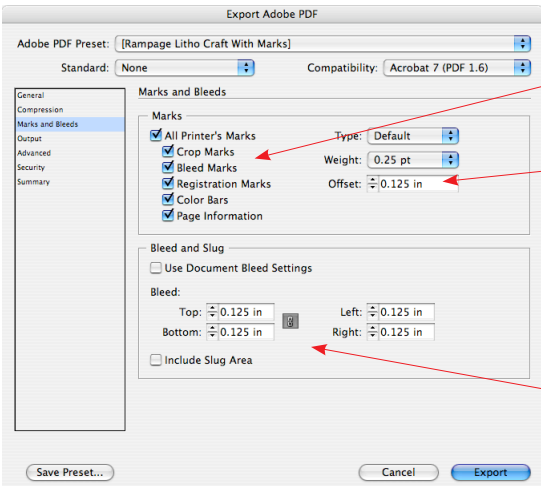

0.125 For Litho Craft

**Note:
Do Not Downsample Images**

Acrobat 7

None

Marks For Litho Craft

0.125 For Litho Craft

0.125 For Litho Craft

Litho Craft Inc
John Meister
206-789-7151 ext 335
john@lithocraft.com
www.lithocraft.com