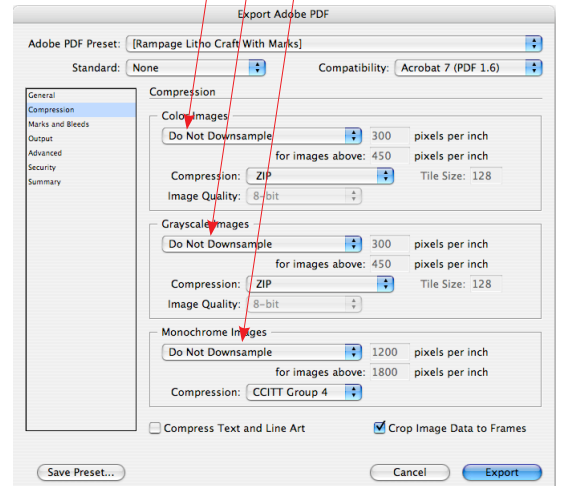

0.125 For Litho Craft

**Note:
Do Not Downsample Images**

Acrobat 7

None

Marks For Litho Craft

0.125 For Litho Craft

0.125 For Litho Craft

Litho Craft Inc
John Meister
206-789-7151 ext 335
john@lithocraft.com
www.lithocraft.com